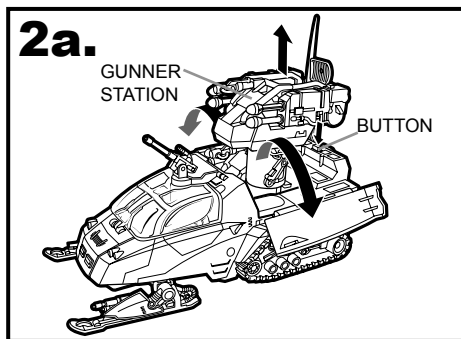

ICE SABRE™ with FROSTBITE® figure

- 1. FIGURE FITS INSIDE COCKPIT**
- 2. PIVOTING FRONT SKIS**
- 3. FIGURE FITS INSIDE GUN STATION**
- 4. DOORS OPEN**
- 5. LAUNCHER FIRES MULTIPLE MISSILES**
- 6. POP-UP GUN STATION**

AGES 5+

56690/61176 Asst.

WARNING:

CHOKING HAZARD—Small parts.
Not for children under 3 years.

ICE SABRE™ FEATURES

Includes vehicle, figure and missiles.

1. Pull skis forward for driving position. The skis can be pivoted.
- 2a. Press button to raise gunner station.
- 2b. Insert missiles into launch bays. Press buttons to fire missiles.
3. Open canopy. Figure fits inside cockpit.
4. Open tailgate. A figure can be placed on the tailgate or inside vehicle.